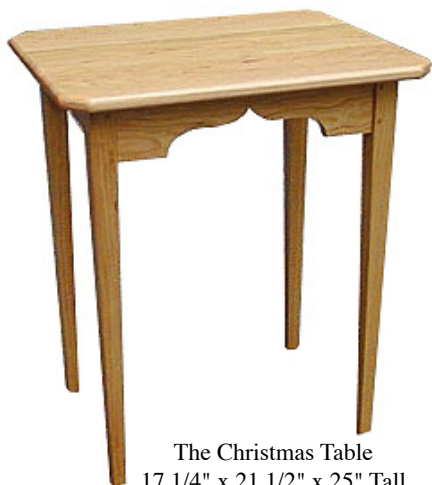

Side Tables And Stands

The Christmas Table
17 1/4" x 21 1/2" x 25" Tall
\$260.00

The Shaker Stand
15" x 22" x 25" Tall
\$260.00

The Stockbridge Side Table
15" x 25" x 25" Tall
15" x 25" x 27" Tall
\$260.00