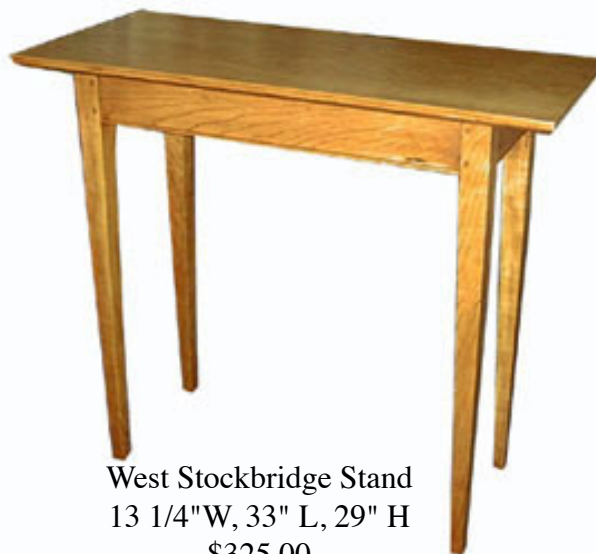

Small Shaker Stand
11" x 24 3/4" x 28" Tall
\$260.00

The Pittsfield Stand
12" x 23 1/4" x 26" Tall
\$260.00

Stools, Benches, And Steps

Shaker Step
11 3/4"D, 16" W, 19 1/2" H
\$225.00

Dovetailed Bed Step
12"D, 15" W, 16" H
\$225.00

Small Five Board Bench
13"W, 20" L, 17 1/2" H
\$200.00

Five Board Bench
13 1/4"W, 36 1/4" L, 17 1/2" H
\$265.00

Hancock Bench
9 1/4" W 38" L, 18" H
\$225.00

Milk Stool
12 W Y, 18" H
\$95.00

Hall And Entryway Tables

Glove Table
15 1/2"W, 42" L, 30" H
\$740.00

Siasconset Entry Table
13 1/2"W, 36" L, 28" H
\$360.00

Tanglewood Table
12"W, 30" L, 28" H
\$299.00

West Stockbridge Stand
13 1/4"W, 33" L, 29" H
\$325.00

Cider Table
13 1/2"W, 33" L, 28" H
\$299.00