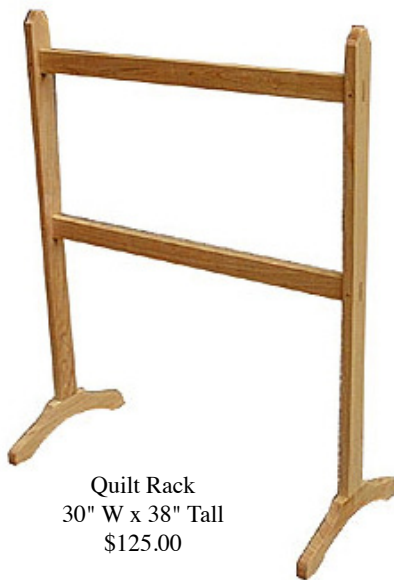

Small Five Board Bench
13"W, 20" L, 17 1/2" H
\$200.00

Five Board Bench
13 1/4"W, 36 1/4" L, 17 1/2" H
\$265.00

Hancock Bench
9 1/4" W 38" L, 18" H
\$225.00

Milk Stool
12 W Y, 18" H
\$95.00

Hall And Entryway Tables

Glove Table
15 1/2"W, 42" L, 30" H
\$740.00

Siasconset Entry Table
13 1/2"W, 36" L, 28" H
\$360.00

Tanglewood Table
12"W, 30" L, 28" H
\$299.00

West Stockbridge Stand
13 1/4"W, 33" L, 29" H
\$325.00

Cider Table
13 1/2"W, 33" L, 28" H
\$299.00

Shaker Table w/ Drawer/ Shelf
16"W, 38" L, 29" H
\$600.00

Lee Coffee Table
22" x 40" x 18" Tall
\$485.00

Chip Box
10" x 18" x 15 3/4" High (Handle)
\$145.00

Dovetailed Glove Chest
13" x 21" x 16" Tall
\$700.00

Fireside Footstool
13 1/2" x 20" x 14" Tall
\$275.00
Can Be Made To Any Size

Quilt Rack
30" W x 38" Tall
\$125.00

Woodbury Mirror
11 1/2" x 25"
\$140.00

Porringer Tea Table
18" x 23 1/2" x 25" Tall
\$495.00