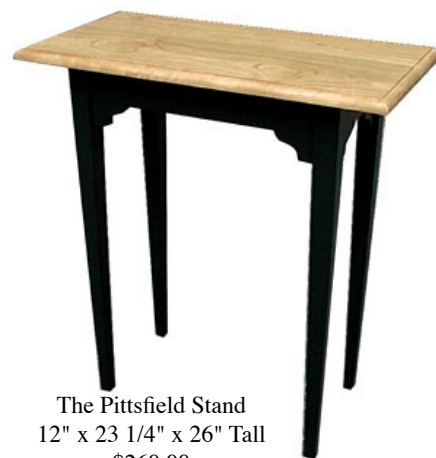

Side Tables And Stands

The Christmas Table
17 1/4" x 21 1/2" x 25" Tall
\$260.00

The Shaker Stand
15" x 22" x 25" Tall
\$260.00

The Stockbridge Side Table
15" x 25" x 25" Tall
15" x 25" x 27" Tall
\$260.00

The Silver Cherry Stand
16 1/2" x 16 1/2" x 25" Tall
\$260.00

Shaker Stand With Drawer
16" x 16" x 30" Tall
AKA Bose Wave Radio Table
\$385.00

The Nantucket Stand
15 1/4" x 23 1/4" x 26" Tall
\$280.00

Windy Hill Tea Table
15" x 29" x 28" Tall
\$485.00

Small Shaker Stand
11" x 24 3/4" x 28" Tall
\$260.00

The Pittsfield Stand
12" x 23 1/4" x 26" Tall
\$260.00

Stools, Benches, And Steps

Shaker Step
11 3/4"D, 16" W, 19 1/2" H
\$225.00

Dovetailed Bed Step
12"D, 15" W, 16" H
\$225.00

Small Five Board Bench
13"W, 20" L, 17 1/2" H
\$200.00

Five Board Bench
13 1/4"W, 36 1/4" L, 17 1/2" H
\$265.00

Hancock Bench
9 1/4" W 38" L, 18" H
\$225.00

Milk Stool
12 W Y, 18" H
\$95.00

Hall And Entryway Tables