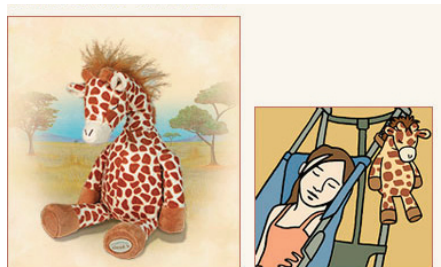

Plush Sound Machine with four soothing sounds. Gentle Giraffe helps create an ideal sleep environment by peacefully changing the sounds in your room. Their unique Serengeti sounds will take your child on a magical journey while effortlessly transforming playtime to sleep time. **Only $26.95.**