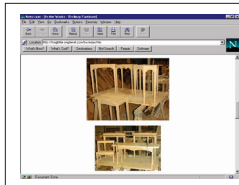

Visit Our Website
<http://www.redway.com>
info@redway.com