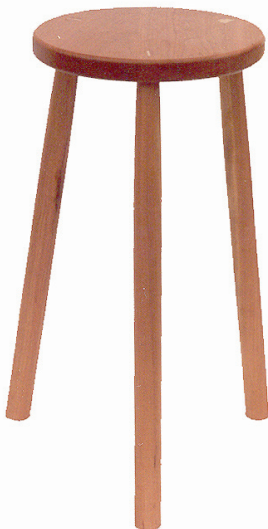

The Silver Cherry Stand
16 1/2" x 16 1/2" x 25" Tall
\$260.00

Shaker Stand With Drawer
16" x 16" x 30" Tall
AKA Bose Wave Radio Table
\$385.00

The Nantucket Stand
15 1/4" x 23 1/4" x 26" Tall
\$280.00

Windy Hill Tea Table
15" x 29" x 28" Tall
\$485.00

Small Shaker Stand
11" x 24 3/4" x 28" Tall
\$260.00

The Pittsfield Stand
12" x 23 1/4" x 26" Tall
\$260.00

Stools, Benches, And Steps

Shaker Step
11 3/4"D, 16" W, 19 1/2" H
\$225.00

Dovetailed Bed Step
12"D, 15" W, 16" H
\$225.00

Small Five Board Bench
13"W, 20" L, 17 1/2" H
\$200.00

Five Board Bench
13 1/4"W, 36 1/4" L, 17 1/2" H
\$265.00

Kitchen Stool
12 4/4" W, 27" H
\$125.00

Milk Stool
12 W Y, 18" H
\$95.00

Hall And Entryway Tables

Glove Table
15 1/2"W, 42" L, 30" H
\$740.00

Siasconset Entry Table
13 1/2"W, 36" L, 28" H
\$360.00

Tanglewood Table
12"W, 30" L, 28" H
\$299.00

West Stockbridge Stand
13 1/4"W, 33" L, 29" H
\$325.00

Cider Table
13 1/2"W, 33" L, 28" H
\$299.00