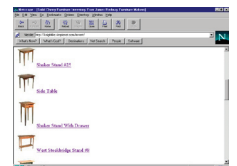

Visit Of Showroom
The Silver Cherry
87 Main Street North
Woodbury, Connecticut
1-800-326-5977