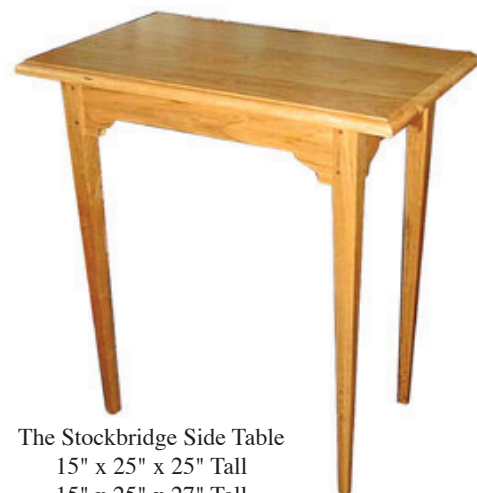

Side Tables And Stands

The Christmas Table
17 1/4" x 21 1/2" x 25" Tall
\$260.00

The Shaker Stand
15" x 22" x 25" Tall
\$260.00

The Stockbridge Side Table
15" x 25" x 25" Tall
15" x 25" x 27" Tall
\$260.00