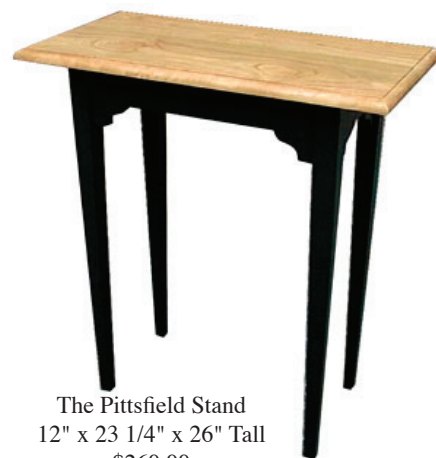

Side Tables And Stands

The Christmas Table
17 1/4" x 21 1/2" x 25" Tall
\$260.00

The Shaker Stand
15" x 22" x 25" Tall
\$260.00

The Stockbridge Side Table
15" x 25" x 25" Tall
15" x 25" x 27" Tall
\$260.00

The Silver Cherry Stand
16 1/2" x 16 1/2" x 25" Tall
\$260.00

Shaker Stand With Drawer
16" x 16" x 30" Tall
AKA Bose Wave Radio Table
\$385.00

The Nantucket Stand
15 1/4" x 23 1/4" x 26" Tall
\$280.00

Windy Hill Tea Table
15" x 29" x 28" Tall
\$485.00

Small Shaker Stand
11" x 24 3/4" x 28" Tall
\$260.00

The Pittsfield Stand
12" x 23 1/4" x 26" Tall
\$260.00

Stools, Benches, And Steps

Shaker Step
11 3/4"D, 16" W, 19 1/2" H
\$225.00

Dovetailed Bed Step
12"D, 15" W, 16" H
\$225.00

Small Five Board Bench
13"W, 20" L, 17 1/2" H
\$200.00

Five Board Bench
13 1/4"W, 36 1/4" L, 17 1/2" H
\$265.00

Kitchen Stool
12 4/4" W, 27" H
\$125.00

Milk Stool
12 W Y, 18" H
\$95.00

Hall And Entryway Tables