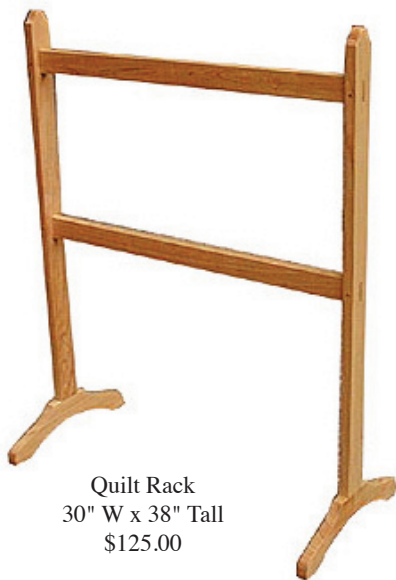

Small Five Board Bench
13"W, 20" L, 17 1/2" H
\$200.00

Five Board Bench
13 1/4"W, 36 1/4" L, 17 1/2" H
\$265.00

Kitchen Stool
12 4/4" W, 27" H
\$125.00

Milk Stool
12 W Y, 18" H
\$95.00

Hall And Entryway Tables

Glove Table
15 1/2"W, 42" L, 30" H
\$740.00

Siasconset Entry Table
13 1/2"W, 36" L, 28" H
\$360.00

Tanglewood Table
12"W, 30" L, 28" H
\$299.00

West Stockbridge Stand
13 1/4"W, 33" L, 29" H
\$325.00

Cider Table
13 1/2"W, 33" L, 28" H
\$299.00

Shaker Table w/ Drawer/ Shelf
16"W, 38" L, 29" H
\$600.00

Lee Coffee Table
22" x 40" x 18" Tall
\$485.00

Chip Box
10" x 18" x 15 3/4" High (Handle)
\$145.00

Dovetailed Glove Chest
13" x 21" x 16" Tall
\$700.00

Fireside Footstool
13 1/2" x 20" x 14" Tall
\$275.00
Can Be Made To Any Size

Quilt Rack
30" W x 38" Tall
\$125.00

Woodbury Mirror
11 1/2" x 25"
\$140.00

Porringer Tea Table
18" x 23 1/2" x 25" Tall
\$495.00