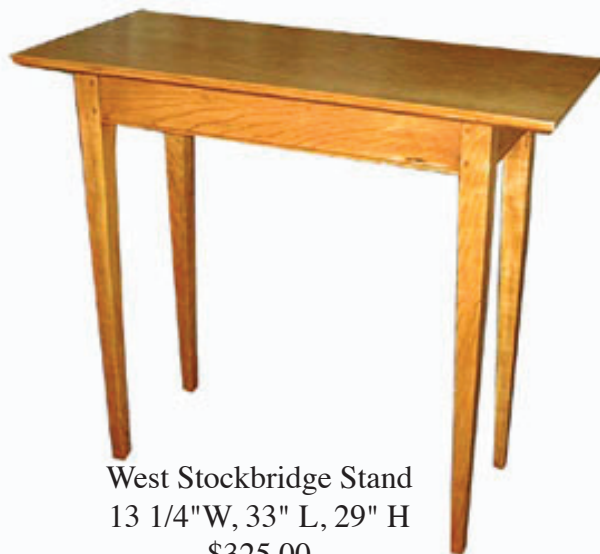

Small Shaker Stand
11" x 24 3/4" x 28" Tall
\$260.00

The Pittsfield Stand
12" x 23 1/4" x 26" Tall
\$260.00

Stools, Benches, And Steps

Shaker Step
11 3/4"D, 16" W, 19 1/2" H
\$225.00

Dovetailed Bed Step
12"D, 15" W, 16" H
\$225.00

Small Five Board Bench
13"W, 20" L, 17 1/2" H
\$200.00

Five Board Bench
13 1/4"W, 36 1/4" L, 17 1/2" H
\$265.00

Kitchen Stool
12 4/4" W, 27" H
\$125.00

Milk Stool
12 W Y, 18" H
\$95.00

Hall And Entryway Tables

Glove Table
15 1/2"W, 42" L, 30" H
\$740.00

Siasconset Entry Table
13 1/2"W, 36" L, 28" H
\$360.00

Tanglewood Table
12"W, 30" L, 28" H
\$299.00

West Stockbridge Stand
13 1/4"W, 33" L, 29" H
\$325.00

Cider Table
13 1/2"W, 33" L, 28" H
\$299.00

Shaker Table w/ Drawer/ Shelf
16"W, 38" L, 29" H
\$600.00

Lee Coffee Table
22" x 40" x 18" Tall
\$485.00

Chip Box
10" x 18" x 15 3/4" High (Handle)
\$145.00

Dovetailed Glove Chest
13" x 21" x 16" Tall
\$700.00