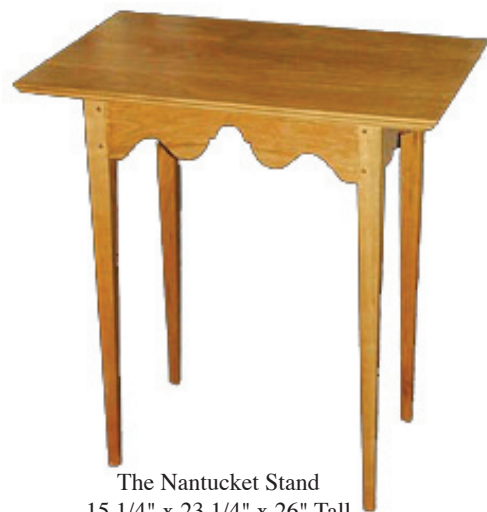

Side Tables And Stands

The Christmas Table
17 1/4" x 21 1/2" x 25" Tall
\$260.00

The Shaker Stand
15" x 22" x 25" Tall
\$260.00

The Stockbridge Side Table
15" x 25" x 25" Tall
15" x 25" x 27" Tall
\$260.00

The Silver Cherry Stand
16 1/2" x 16 1/2" x 25" Tall
\$260.00

Shaker Stand With Drawer
16" x 16" x 30" Tall
AKA Bose Wave Radio Table
\$385.00

The Nantucket Stand
15 1/4" x 23 1/4" x 26" Tall
\$280.00

Windy Hill Tea Table
15" x 29" x 28" Tall
\$485.00