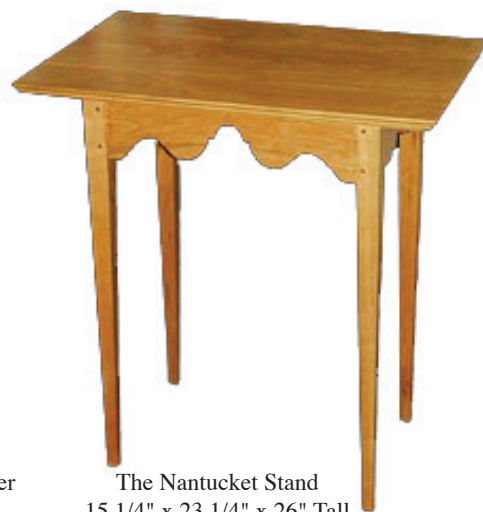

Side Tables And Stands

The Christmas Table
17 1/4" x 21 1/2" x 25" Tall
\$280.00

The Shaker Stand
15" x 22" x 25" Tall
\$280.00

The Stockbridge Side Table
15" x 25" x 25" Tall
15" x 25" x 27" Tall
\$280.00

The Silver Cherry Stand
16 1/2" x 16 1/2" x 25" Tall
\$280.00

Shaker Stand With Drawer
16" x 16" x 30" Tall
AKA Bose Wave Radio Table
\$425.00

The Nantucket Stand
15 1/4" x 23 1/4" x 26" Tall
\$300.00

Windy Hill Tea Table
15" x 29" x 28" Tall
\$550.00