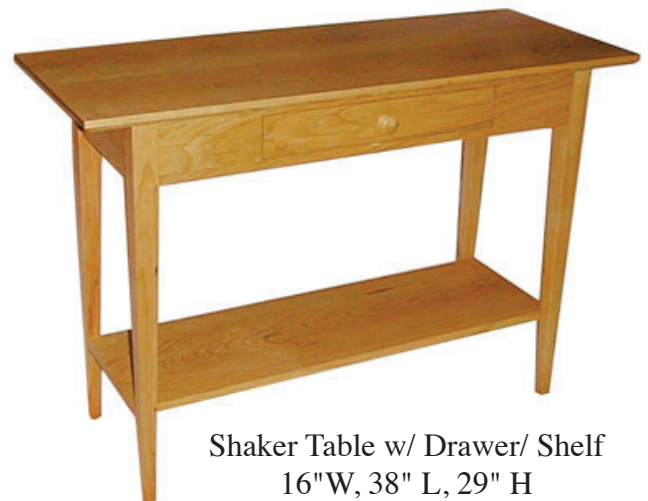

Small Five Board Bench
13"W, 20" L, 17 1/2" H
\$275.00

Five Board Bench
13 1/4"W, 36 1/4" L, 17 1/2" H
\$285.00

Hancock Bench
9 1/4" W 38" L, 18" H
\$275.00

Milk Stool
12" W, 18" H
\$100.00

Hall And Entryway Tables

Glove Table
15 1/2"W, 42" L, 30" H
\$800.00

Siasconset Entry Table
13 1/2"W, 36" L, 28" H
\$380.00

Tanglewood Table
12"W, 30" L, 28" H
\$325.00

West Stockbridge Stand
13 1/4"W, 33" L, 29" H
\$350.00

Cider Table
13 1/2"W, 33" L, 28" H
\$325.00