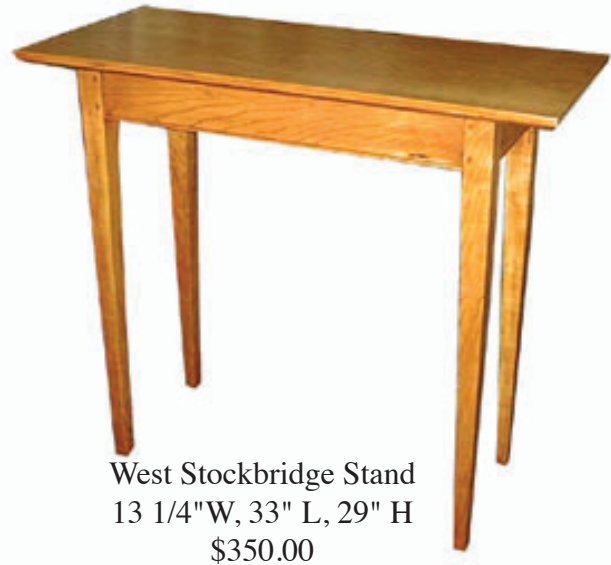

Small Five Board Bench
13"W, 20" L, 17 1/2" H
\$275.00

Five Board Bench
13 1/4"W, 36 1/4" L, 17 1/2" H
\$285.00

Hancock Bench
9 1/4" W 38" L, 18" H
\$275.00

Milk Stool
12" W, 18" H
\$100.00

Hall And Entryway Tables

Glove Table
15 1/2"W, 42" L, 30" H
\$800.00

Siasconset Entry Table
13 1/2"W, 36" L, 28" H
\$380.00

Tanglewood Table
12"W, 30" L, 28" H
\$325.00

West Stockbridge Stand
13 1/4"W, 33" L, 29" H
\$350.00

Cider Table
13 1/2"W, 33" L, 28" H
\$325.00