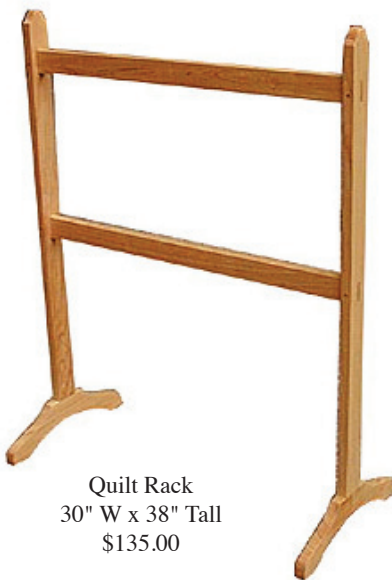

Lee Coffee Table
22" x 40" x 18" Tall
\$500.00

Chip Box
10" x 18" x 15 3/4" High (Handle)
\$145.00

Dovetailed Glove Chest
13" x 21" x 16" Tall
\$800.00

Fireside Footstool
13 1/2" x 20" x 14" Tall
\$300.00
Can Be Made To Any Size

Quilt Rack
30" W x 38" Tall
\$135.00

Woodbury Mirror
11 1/2" x 25"
\$150.00

Porringer Tea Table
18" x 23 1/2" x 25" Tall
\$550.00

Oval Tea Table
20 1/2" x 25 1/2" x 25" Tall
\$550.00

Cookie Corner Tea Table
18 3/4" x 25 1/2" x 25" Tall
\$550.00